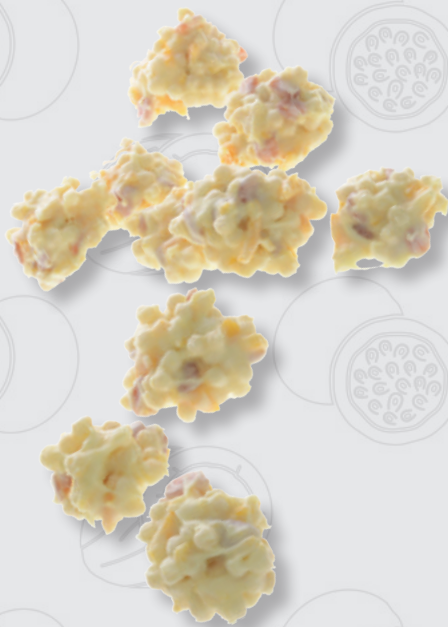

YOGHURT & FRUIT CHOCOLATE MINI ROCKS MANGO PASSION FRUIT

YOUR TICKET TO THE TROPICS!

IRRESISTIBLE FLAVOUR
COMBINATION

REAL FRUIT
PIECES

SWEET & SOUR

CREAMY YOGHURT
CHOCOLATE

PERFECT BITE SIZE PRODUCT

CHOCO SUPPORT®

Quality Concepts in Chocolate

MINI CHOCOLATE CLUSTERS WITH YOGHURT, MANGO AND PASSION FRUIT

WE ALREADY KNOW THAT YOGHURT
AND FRUIT IS THE BEST FLAVOUR
COMBINATION EVER. TO
CONVINCE YOU WE COMBINED THE
SMOOTHEST YOGHURT CHOCOLATE
WITH FRUITY MANGO AND
PASSION FRUIT. THIS TREAT IS
BURSTING WITH FLAVOUR
AND GOODNESS.

Article

Mini cluster
yoghurt
mango
passion fruit

Art. nr.
400112

Shelf life

12 months
after
production
date

Packaging

5 kg in a box
(8 boxes
per layer, 10
layers high)
euro pallet

Storage