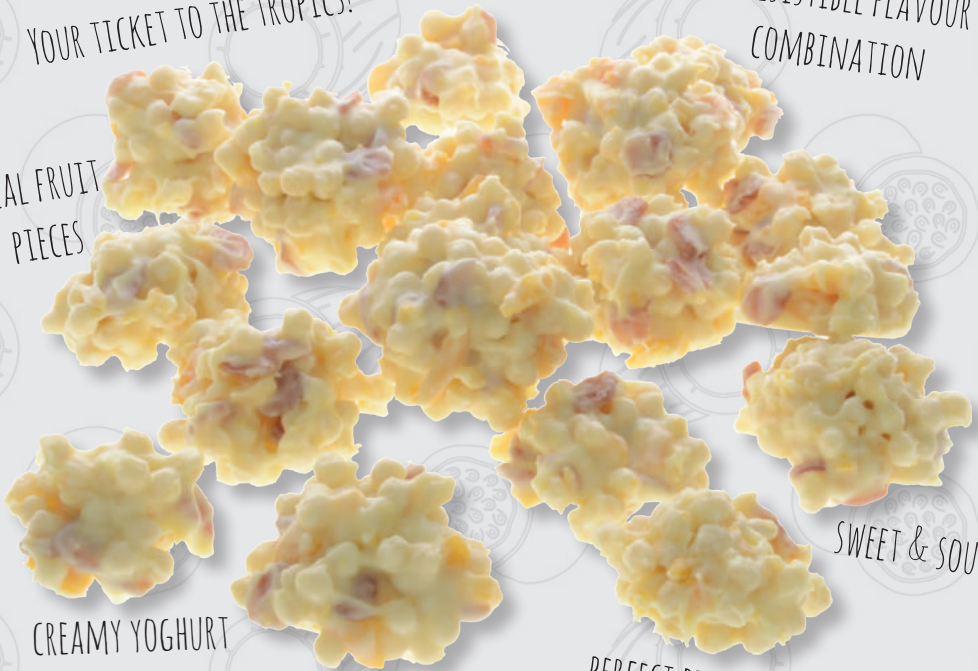

YOGHURT & FRUIT CHOCOLATE MINI ROCKS MANGO PASSION FRUIT

YOUR TICKET TO THE TROPICS!

IRRESISTIBLE FLAVOUR
COMBINATION

REAL FRUIT
PIECES

SWEET & SOUR

CREAMY YOGHURT
CHOCOLATE

PERFECT BITE SIZE PRODUCT

CHOCO SUPPORT®

Quality Concepts in Chocolate

MINI CHOCOLATE CLUSTERS WITH YOGHURT, MANGO AND PASSION FRUIT

WE ALREADY KNOW THAT YOGHURT
AND FRUIT IS THE BEST FLAVOUR
COMBINATION EVER. TO
CONVINCE YOU WE COMBINED THE
SMOOTHEST YOGHURT CHOCOLATE
WITH FRUITY MANGO AND
PASSION FRUIT. THIS TREAT IS
BURSTING WITH FLAVOUR
AND GOODNESS.

Article

Mini cluster
yoghurt
mango
passion fruit

Art. nr.
400112

Shelf life

12 months
after
production
date

Packaging

5 kg in a box
(8 boxes
per layer, 10
layers high)
euro pallet

Storage